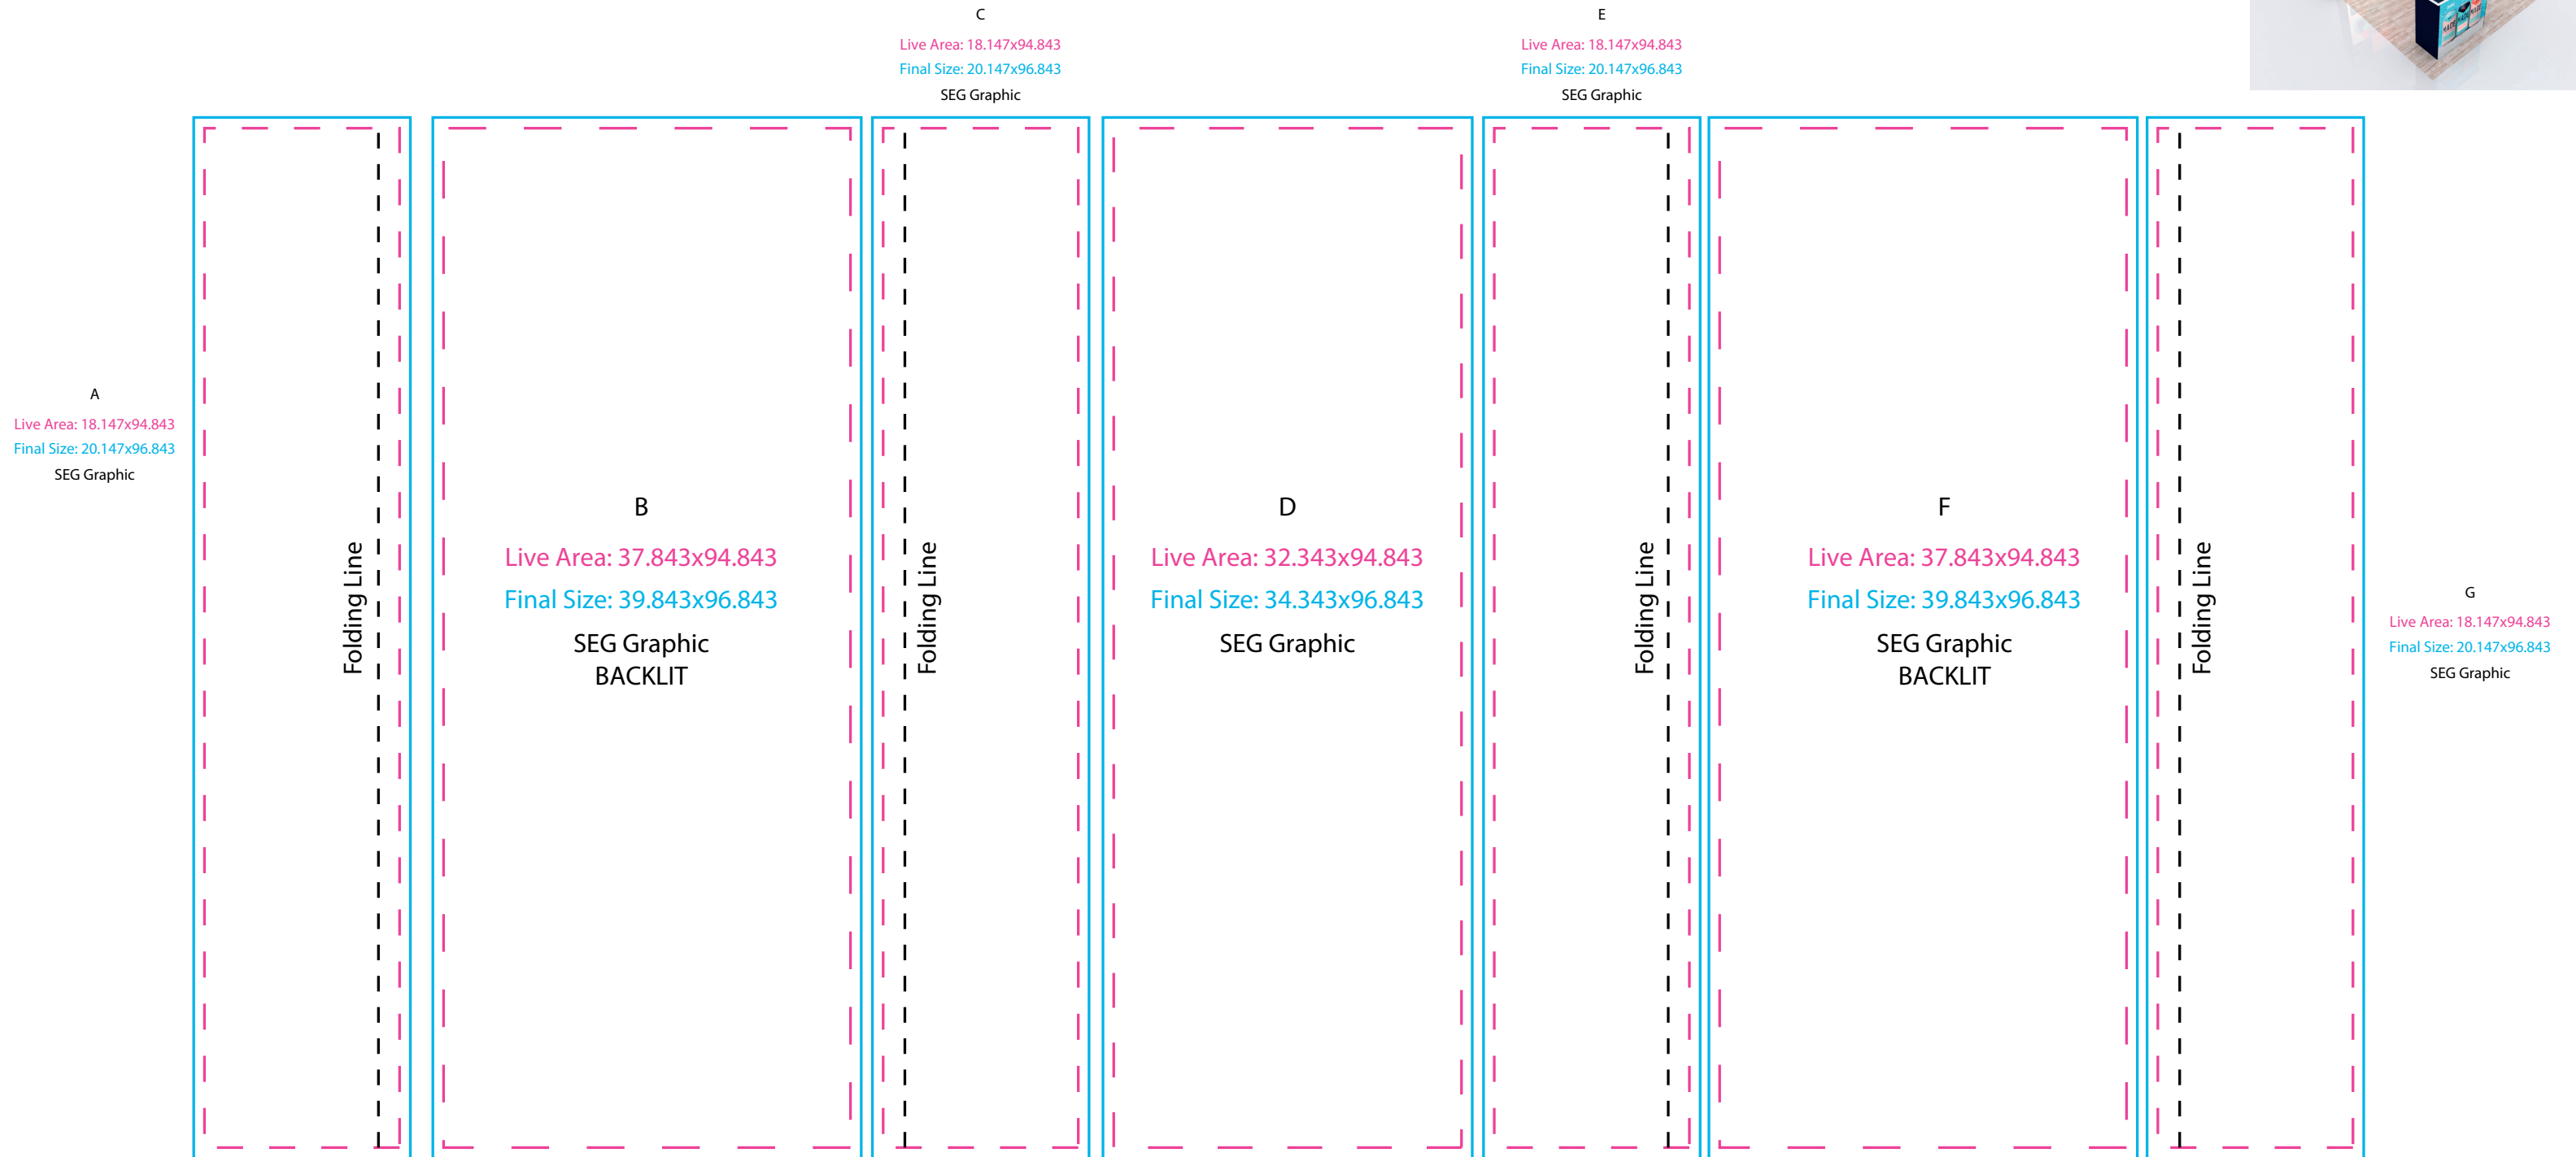

Graphic Template  
10 x 10 Inline Exhibit  
SEG Graphics,

NOTE: All Raster Art (jpg, tiff,psd, png, etc.) must be at least 100 dpi at print size.

Graphic Template  
 10 x 10 Inline Exhibit  
 GOD-1558 Reception Counter  
 SEG Version

NOTE:  
 1/2" of graphic perimeter  
 is hidden by extrusion

NOTE: All Raster Art (jpg, tiff,psd, png, etc.) must be at least 100 dpi at print size.

Graphic Template  
10 x 10 Inline Exhibit  
GOD-1558 Reception Counter  
Sintra Version

NOTE:  
1/2" of graphic perimeter  
is hidden by extrusion

NOTE: All Raster Art (jpg, tiff,psd, png, etc.) must be at least 100 dpi at print size.