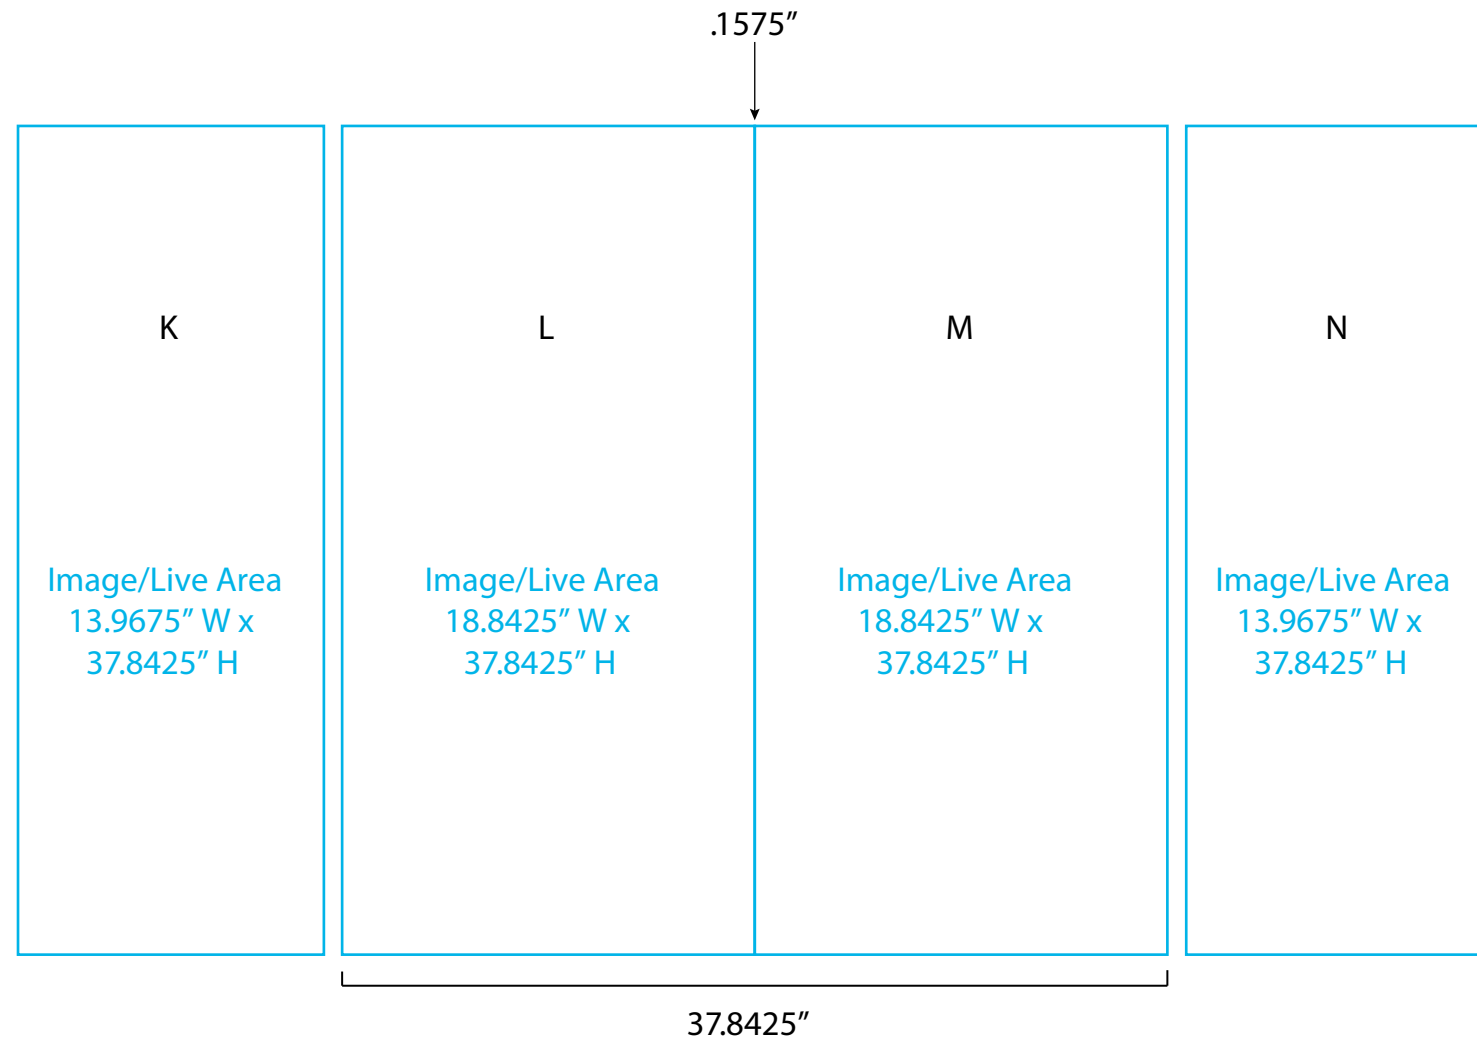

Graphic Template  
10 x 10 Inline Exhibit  
SEG Graphics,

NOTE: All Raster Art (jpg, tiff,psd, png, etc.) must be at least 100 dpi at print size.

Graphic Template  
 10 x 10 Inline Exhibit  
 GOD-1558 Reception Counter  
 SEG Version

NOTE:  
 1/2" of graphic perimeter  
 is hidden by extrusion

NOTE: All Raster Art (jpg, tiff,psd, png, etc.) must be at least 100 dpi at print size.

Graphic Template  
10 x 10 Inline Exhibit  
GOD-1558 Reception Counter  
Sintra Version

NOTE:  
1/2" of graphic perimeter  
is hidden by extrusion

NOTE: All Raster Art (jpg, tiff,psd, png, etc.) must be at least 100 dpi at print size.