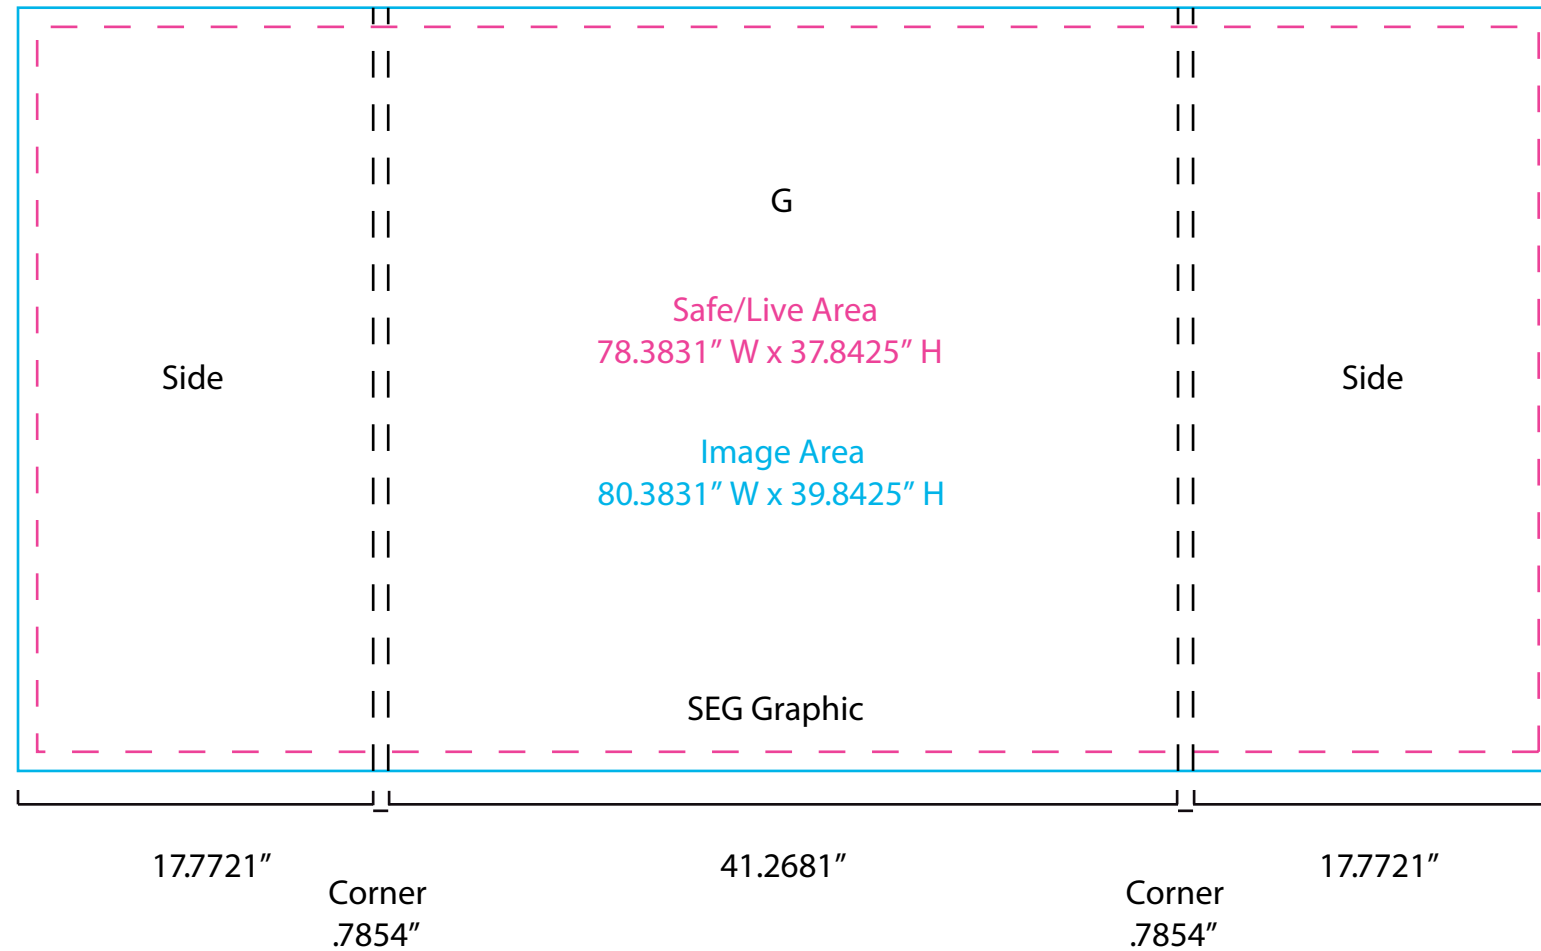

Graphic Template  
10 x 10 Inline Exhibit  
SEG Graphics,

NOTE: All Raster Art (jpg, tiff,psd, png, etc.) must be at least 100 dpi at print size.

Graphic Template  
 10 x 10 Inline Exhibit  
 GOD-1558 Reception Counter  
 SEG Version

NOTE:  
 1/2" of graphic perimeter  
 is hidden by extrusion

NOTE: All Raster Art (jpg, tiff,psd, png, etc.) must be at least 100 dpi at print size.

Graphic Template  
10 x 10 Inline Exhibit  
GOD-1558 Reception Counter  
Sintra Version

NOTE:  
1/2" of graphic perimeter  
is hidden by extrusion

NOTE: All Raster Art (jpg, tiff,psd, png, etc.) must be at least 100 dpi at print size.